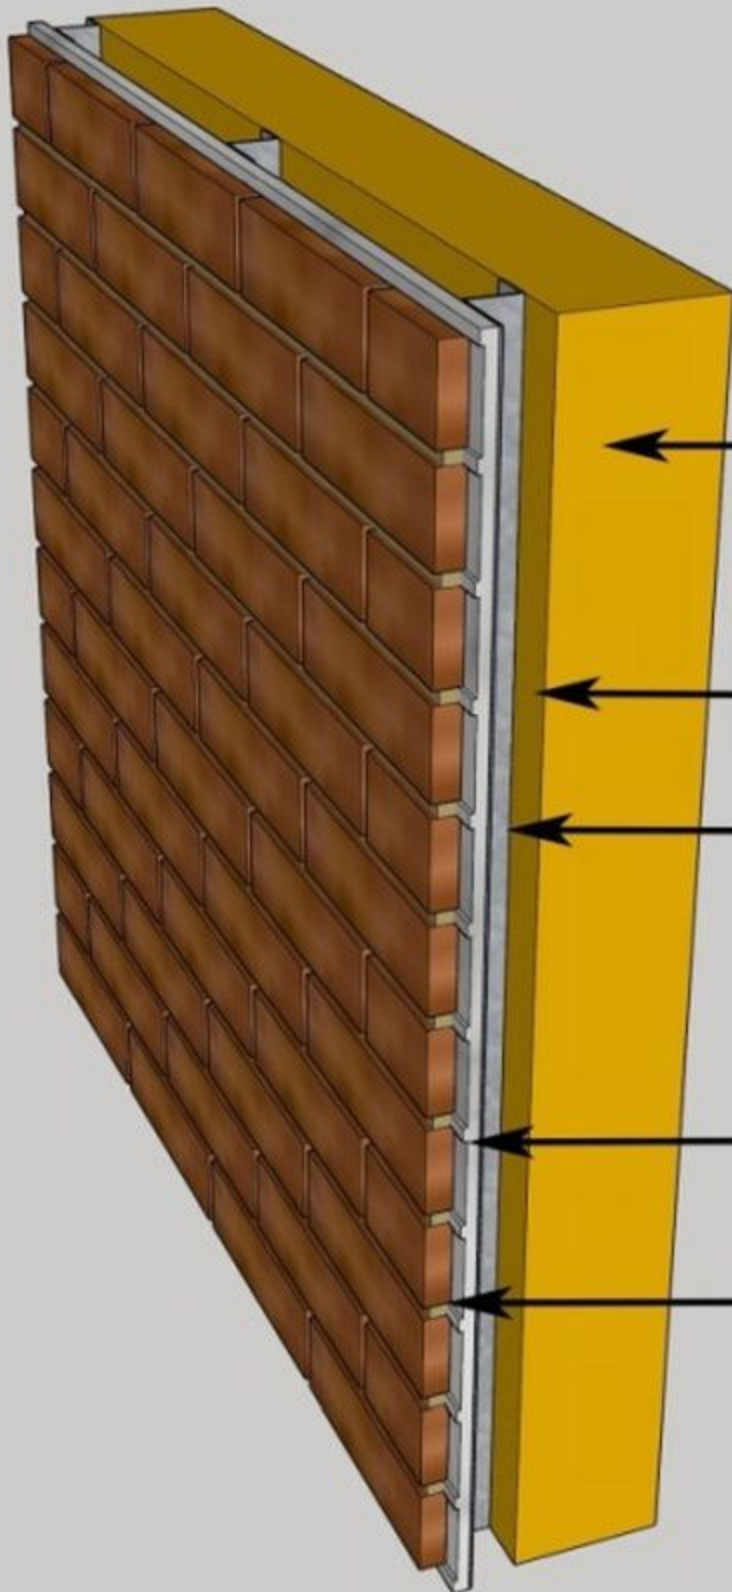

# BRICTEC SYSTEMS

BRICK SLIP TRACKER BOARD

Wall Substrate  
Masonry / Timber / Metal

Breather Membrane

Rainscreen Cavity  
& Support System  
(helping hands)

SlipBacker Board

Brick slips

# BRICTEC SYSTEMS

BRICK SLIP TRACKER BOARD

# BRICTEC SYSTEMS

BRICK SLIP TRACKER BOARD

1:2 @ A3

EXTERNAL WALL DETAIL

EXTERNAL WALL DETAIL

1:2 @ A3