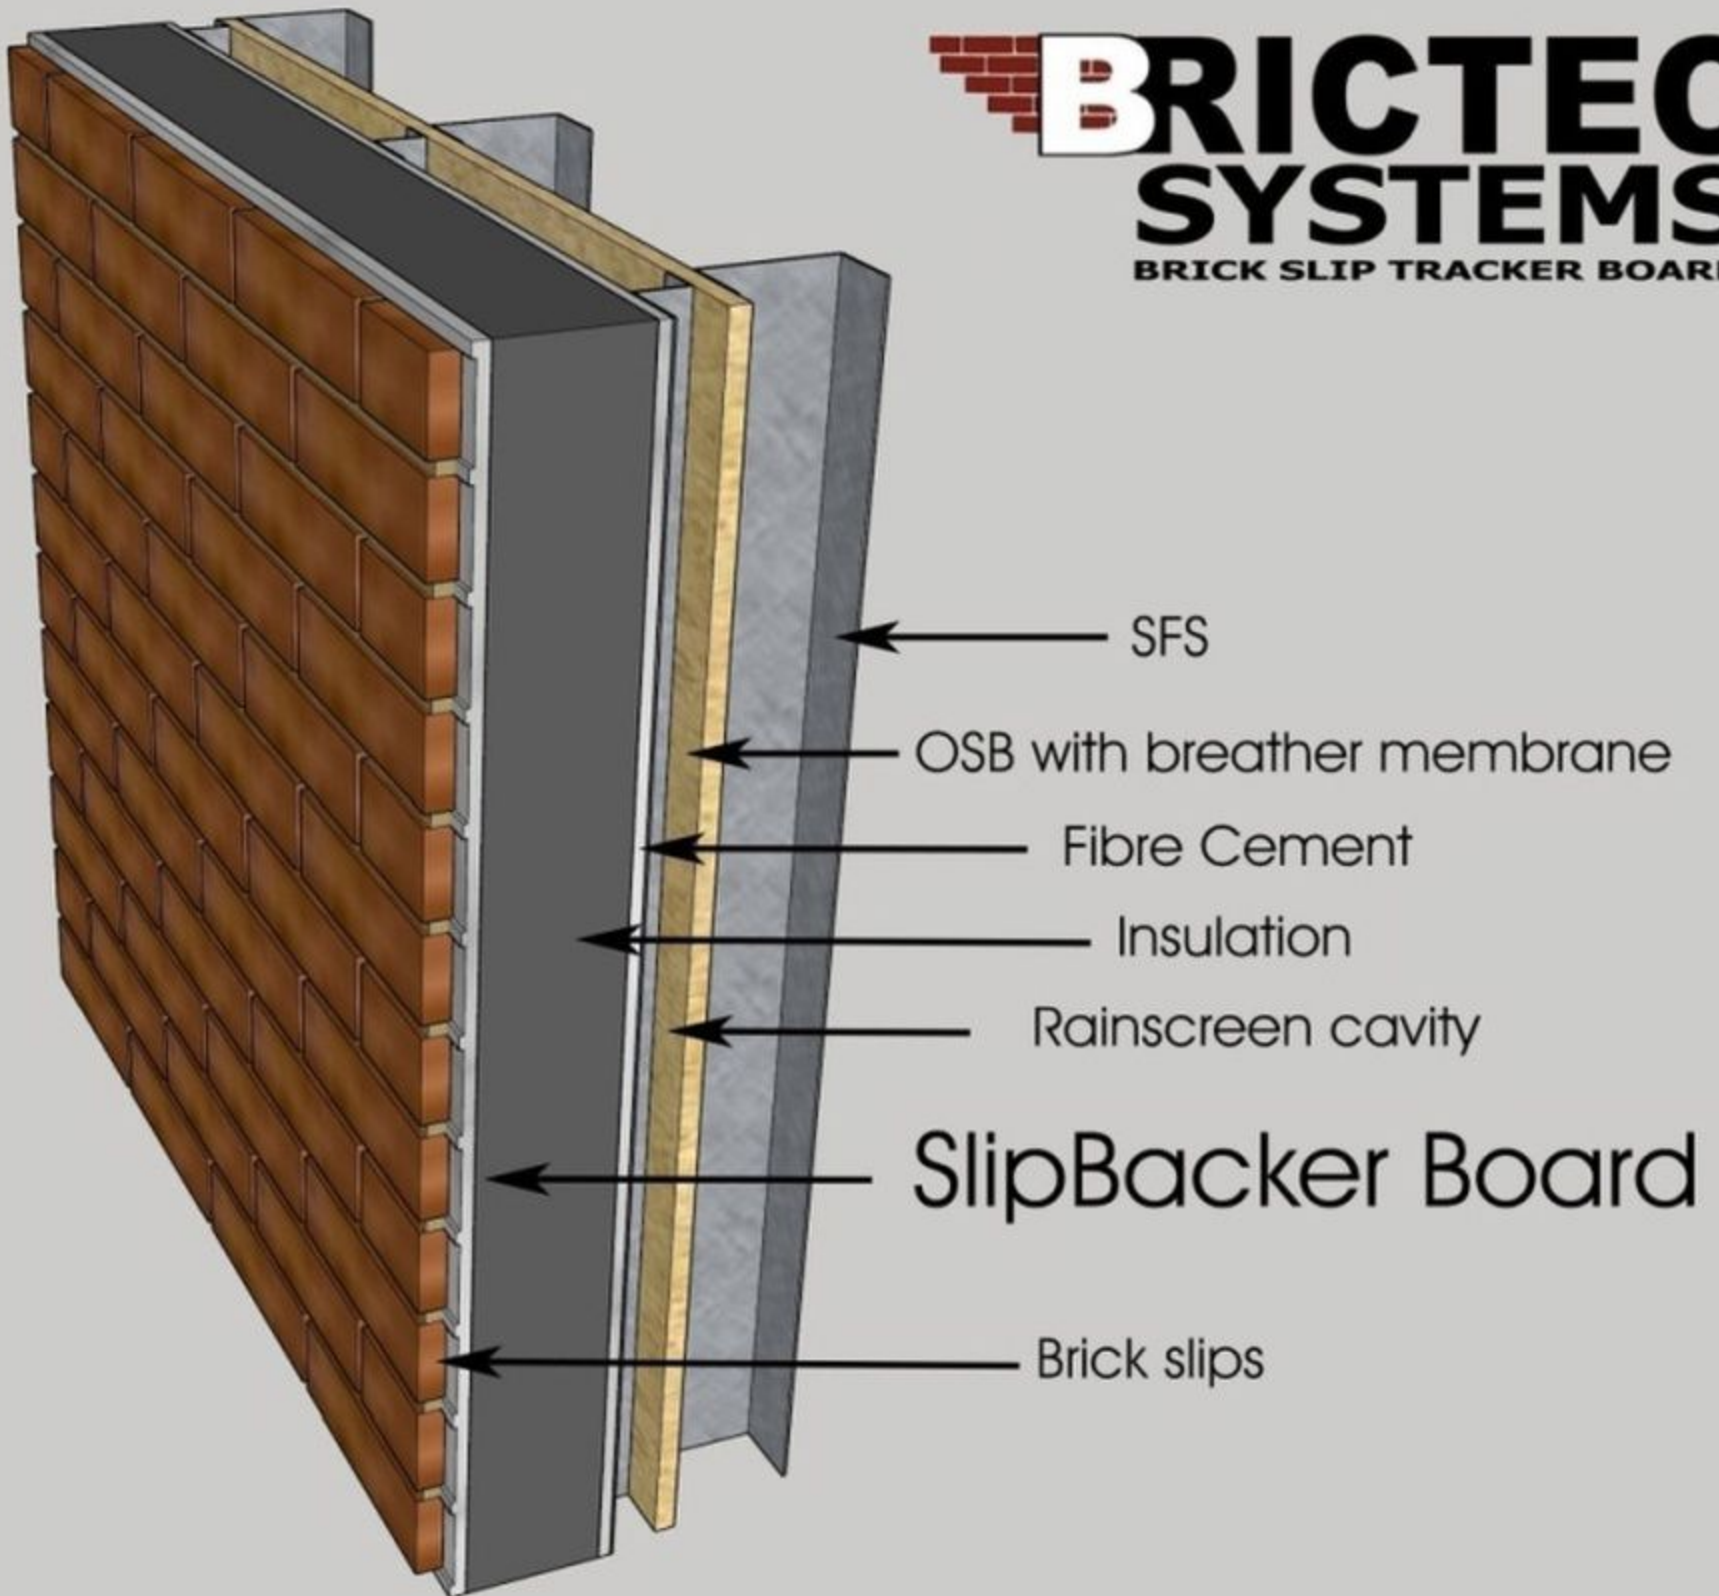

# BRICTEC SYSTEMS

BRICK SLIP TRACKER BOARD

Wall Substrate  
Masonry / Timber / Metal

Breather Membrane

Rainscreen Cavity  
& Support System  
(helping hands)

SlipBacker Board

Brick slips

# BRICTEC SYSTEMS

BRICK SLIP TRACKER BOARD

# BRICTEC SYSTEMS

BRICK SLIP TRACKER BOARD

1:2 @ A3

EXTERNAL WALL DETAIL

EXTERNAL WALL DETAIL

1:2 @ A3