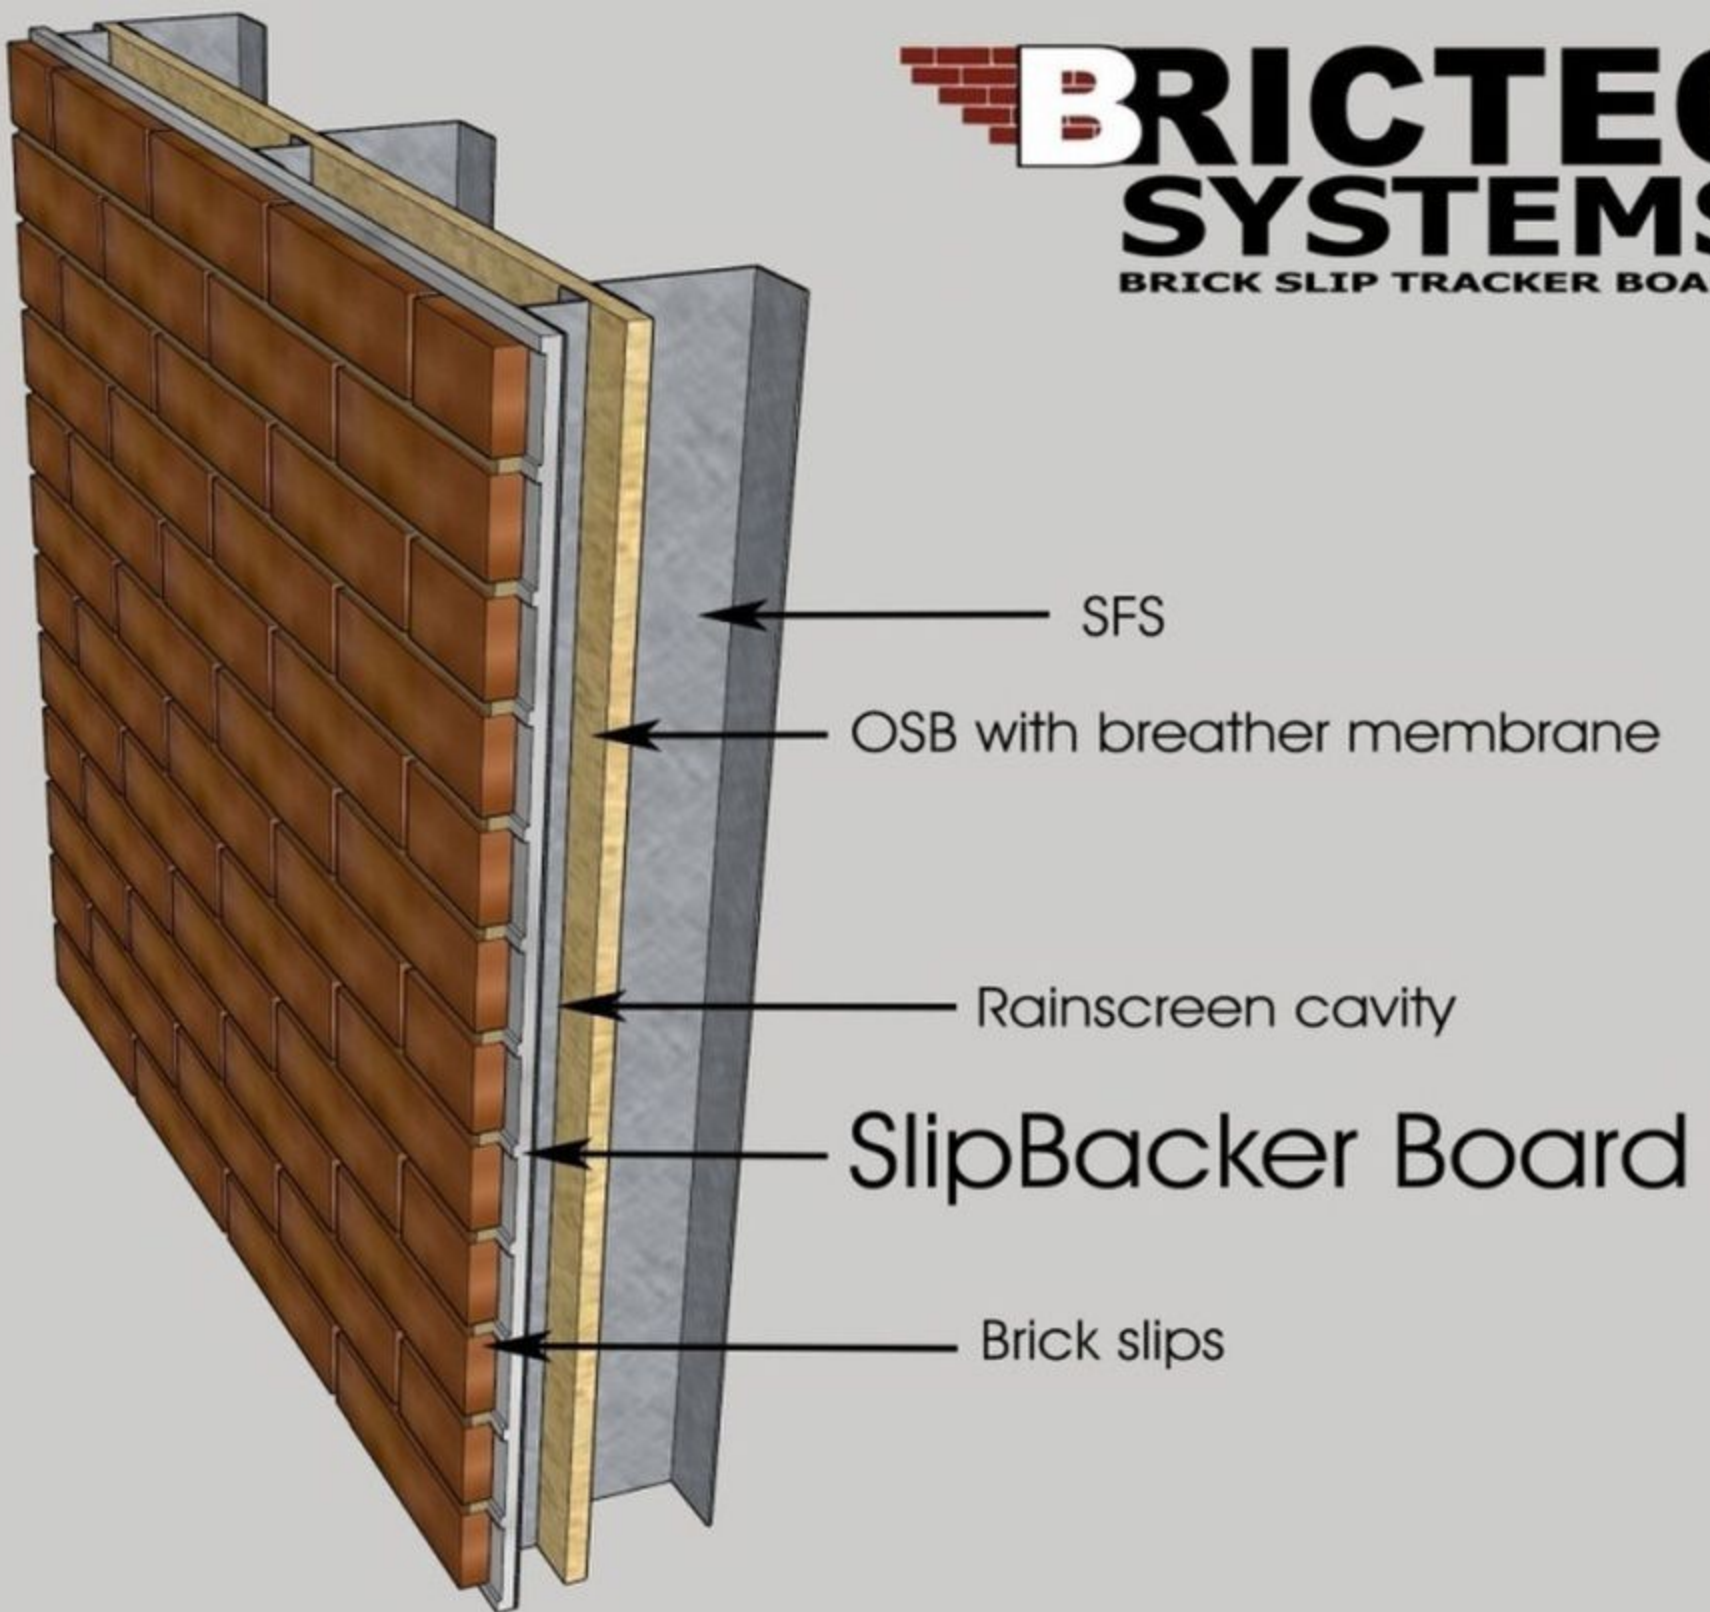

# BRICTEC SYSTEMS

BRICK SLIP TRACKER BOARD

Wall Substrate  
Masonry / Timber / Metal

Breather Membrane

Rainscreen Cavity  
& Support System  
(helping hands)

SlipBacker Board

Brick slips

# BRICTEC SYSTEMS

BRICK SLIP TRACKER BOARD

# BRICTEC SYSTEMS

BRICK SLIP TRACKER BOARD

1:2 @ A3

EXTERNAL WALL DETAIL

EXTERNAL WALL DETAIL

1:2 @ A3