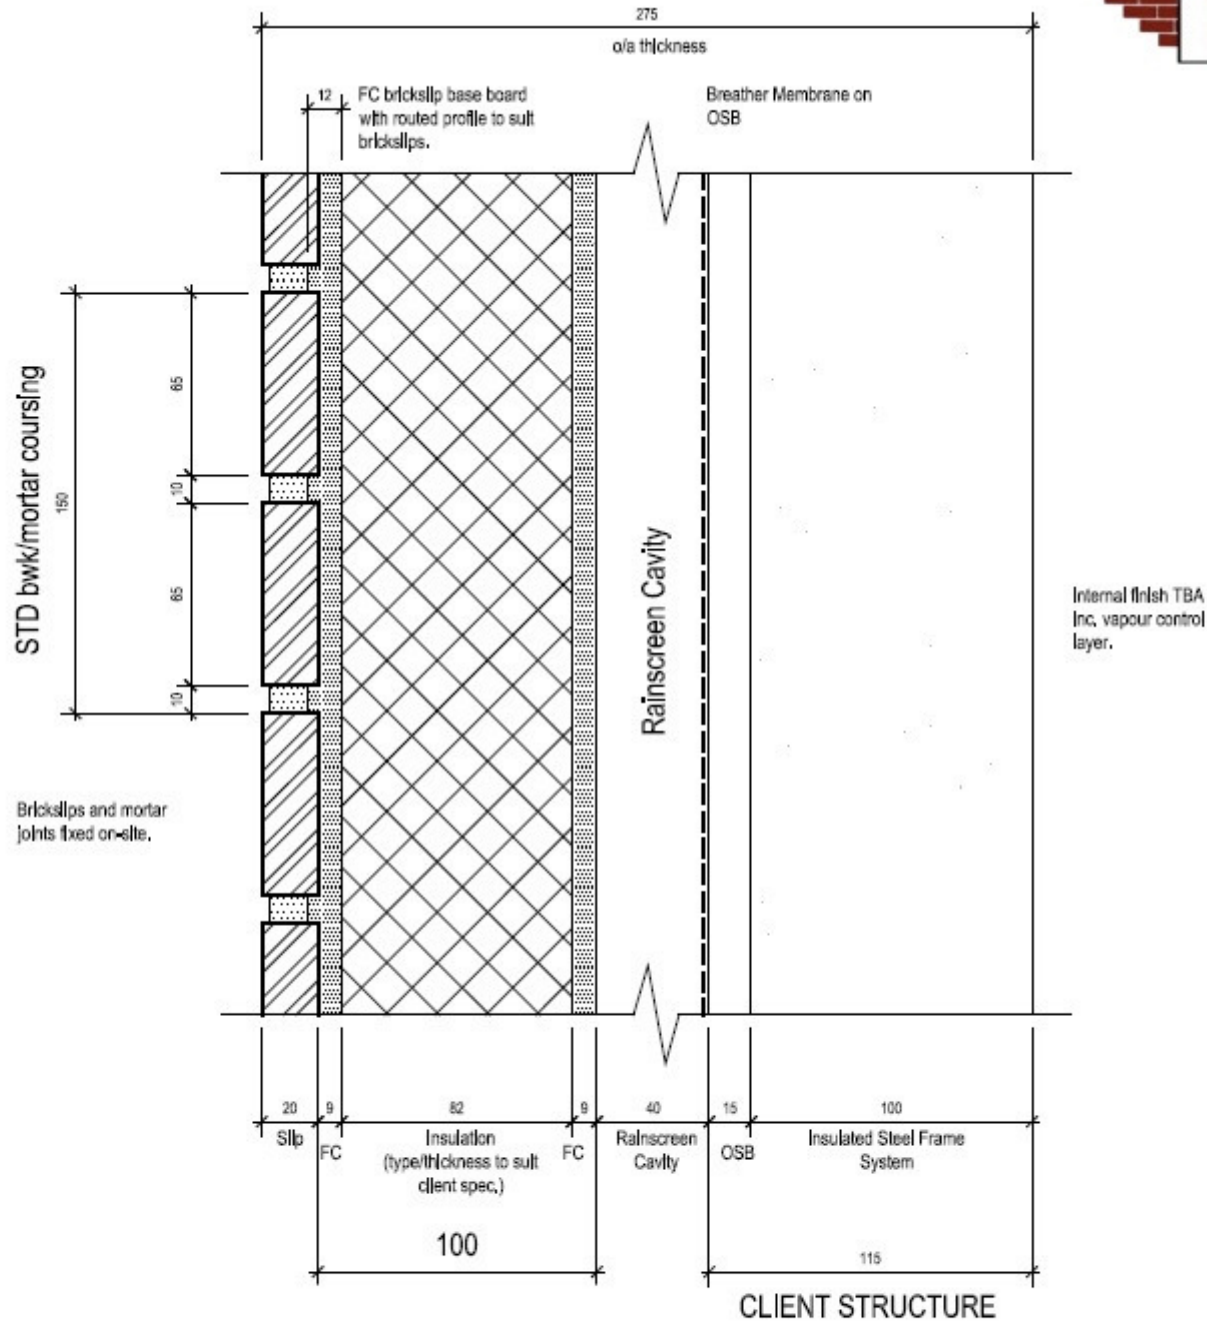

# BRICTEC SYSTEMS

BRICK SLIP TRACKER BOARD

Wall Substrate  
Masonry / Timber / Metal

Breather Membrane

Rainscreen Cavity  
& Support System  
(helping hands)

SlipBacker Board

Brick slips

# BRICTEC SYSTEMS

BRICK SLIP TRACKER BOARD

# BRICTEC SYSTEMS

BRICK SLIP TRACKER BOARD

1:2 @ A3

EXTERNAL WALL DETAIL

EXTERNAL WALL DETAIL

1:2 @ A3