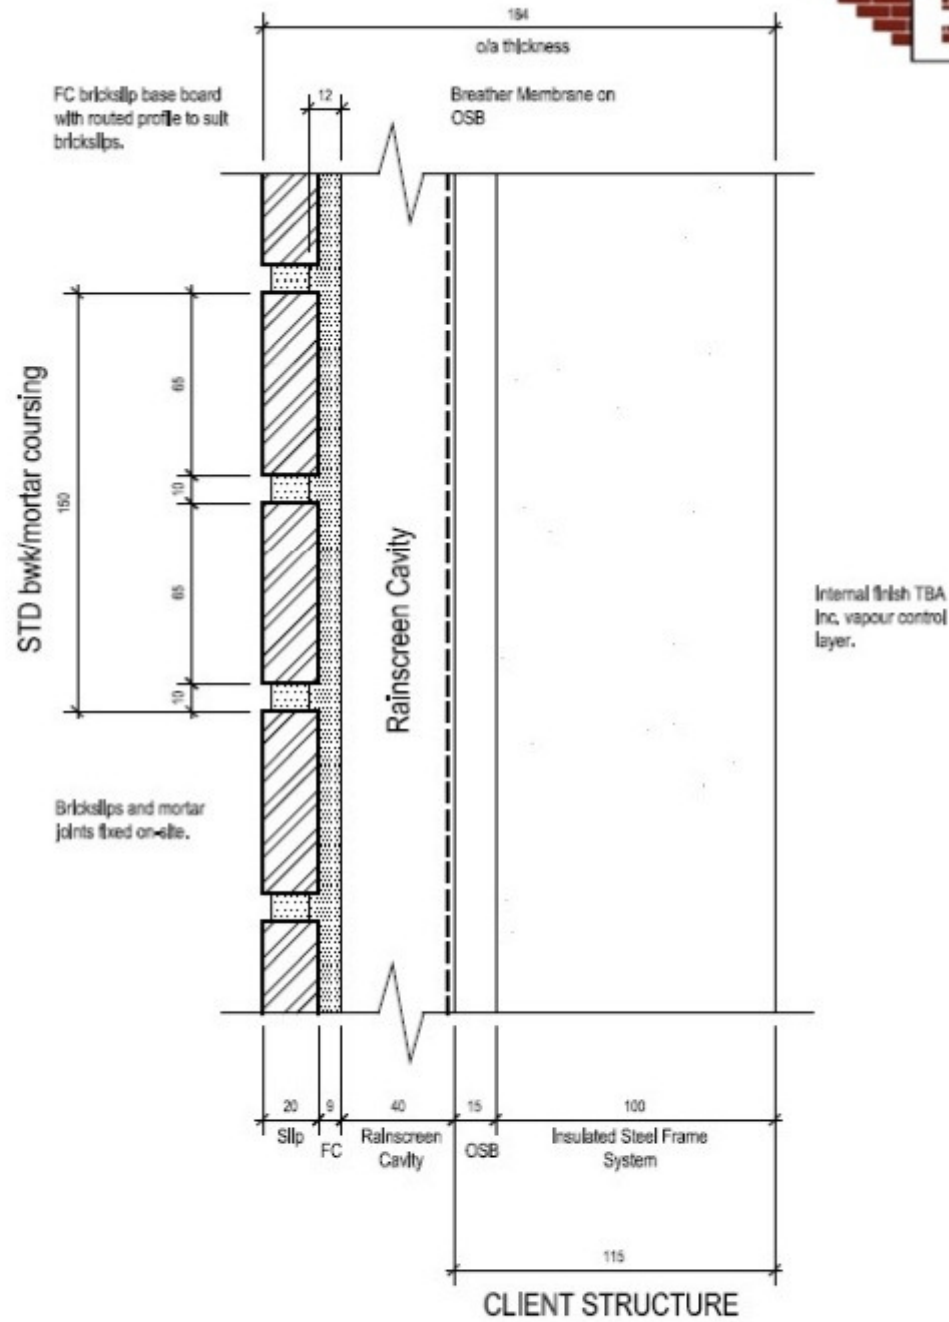

# BRICTEC SYSTEMS

BRICK SLIP TRACKER BOARD

Wall Substrate  
Masonry / Timber / Metal

Breather Membrane

Rainscreen Cavity  
& Support System  
(helping hands)

SlipBacker Board

Brick slips

# BRICTEC SYSTEMS

BRICK SLIP TRACKER BOARD

# BRICTEC SYSTEMS

BRICK SLIP TRACKER BOARD

1:2 @ A3

EXTERNAL WALL DETAIL

EXTERNAL WALL DETAIL

1:2 @ A3